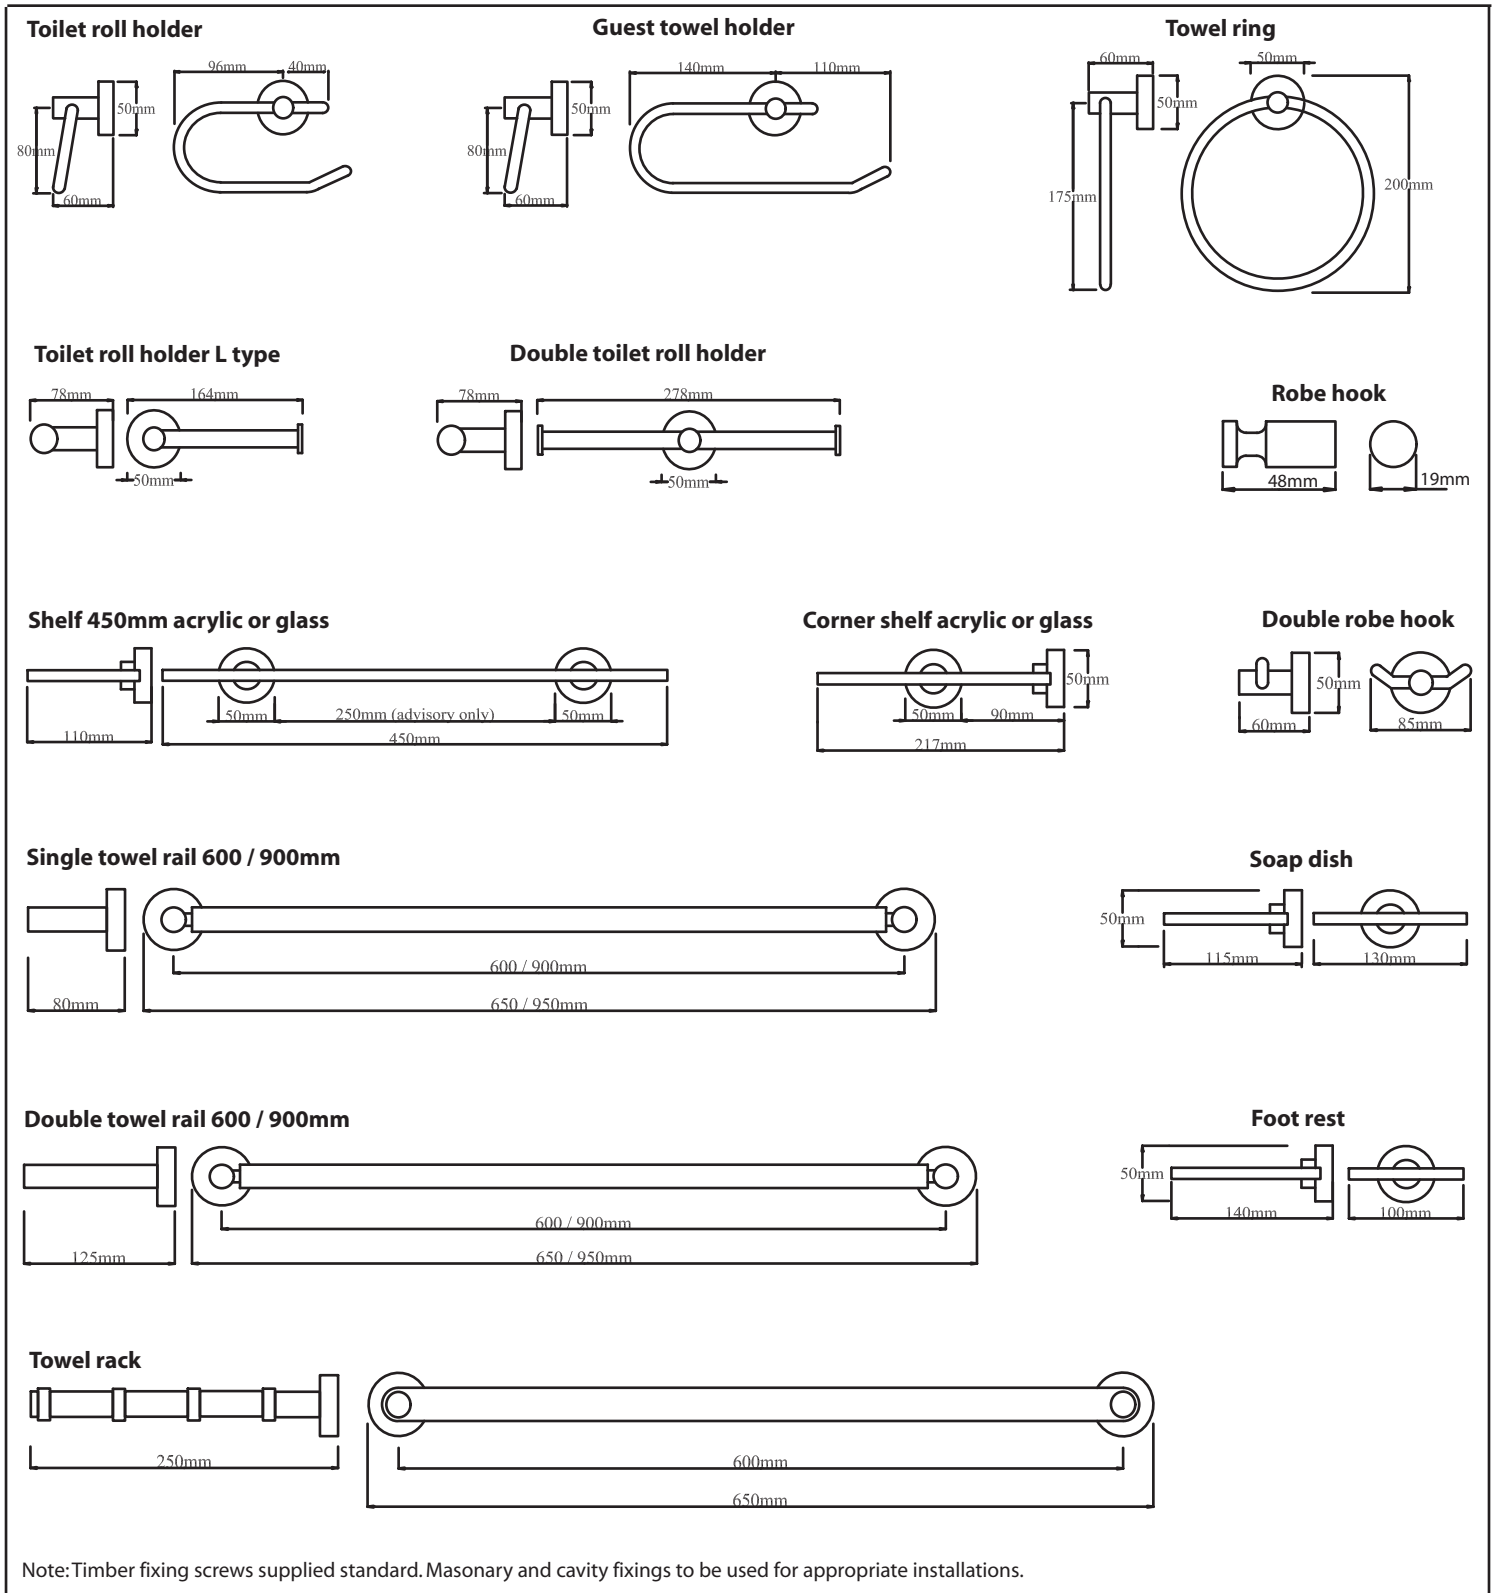

Double robe hook
D007CP

Single robe hook
D/E009CP

Single towel rail 600mm & 900mm
D003CP & D004CP

Shelf 450mm
D013CA (acrylic) D013CG (glass)

Double towel rail 600mm & 900mm
D005CP & D006CP

Soap dish
D011CA

Tooth brush holder
D012CP

Towel shelf
D015CP

Corner shelf
D014CA (acrylic) D014CG (glass)

Foot rest
D016CA

Ellipse range

Toilet roll holder
E001CP

Toilet roll holder L type
E001LCP

Double toilet roll holder
E001DCP

Towel ring
E002CP

Guest towel holder
E008CP

Double robe hook
E007CP

Single robe hook
D/E009CP

Single towel rail 600mm & 900mm
E003CP & E004CP

Shelf 450mm
E013CA (acrylic) E013CG (glass)

Double towel rail 600mm & 900mm
E005CP & E006CP

Soap dish
E011CA

Tooth brush holder
E012CP

Towel shelf
E015CP

Corner shelf
E014CA (acrylic) E014CG (glass)

Foot rest
E016CA

Technical details

Deco & Ellipse

All select accessories feature: